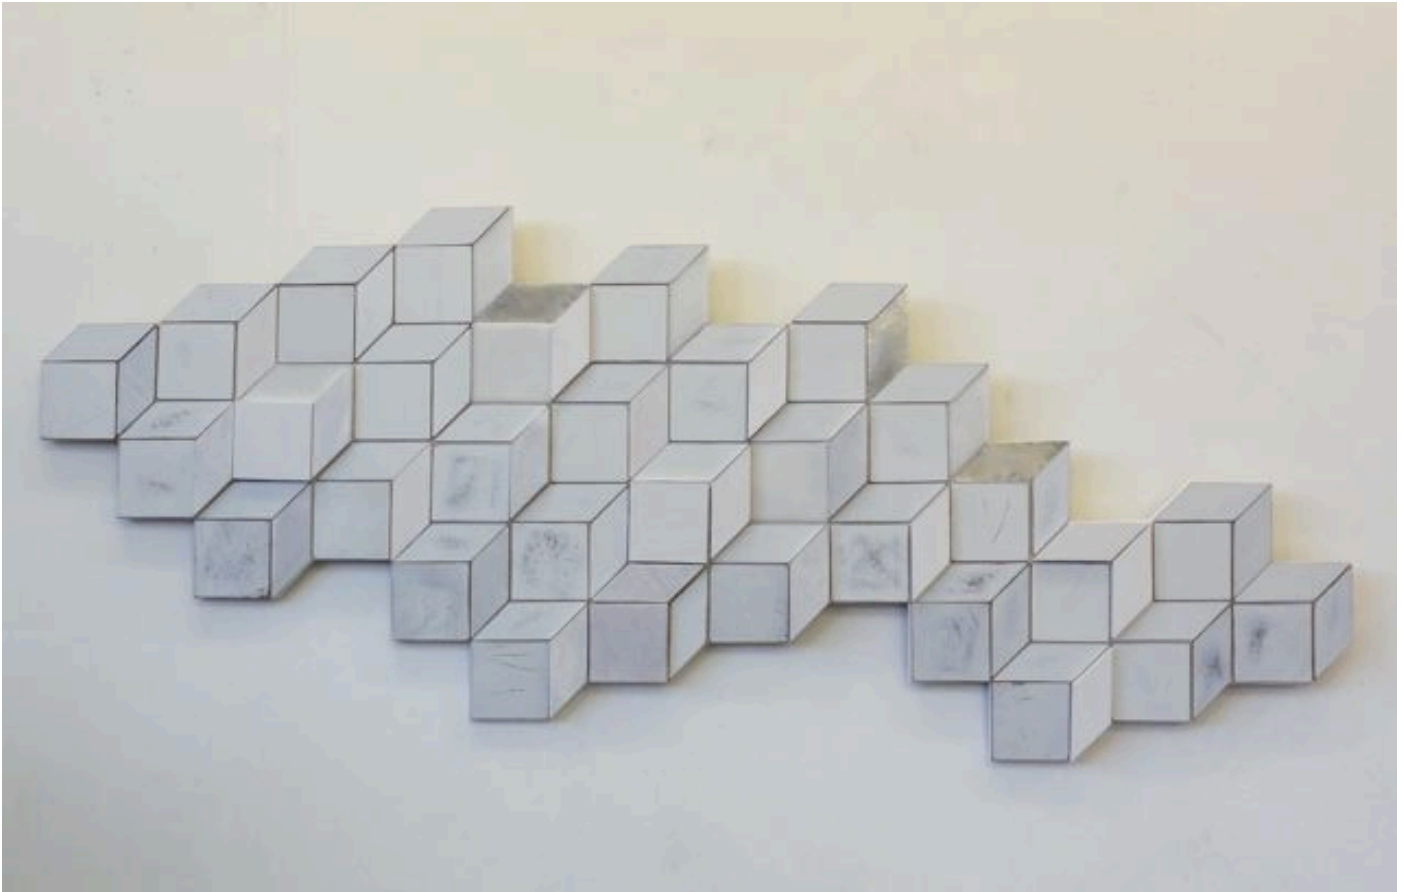

ARTIST: LYNDAL HARGRAVE

TITLE: SILVER LINING

MEDIUM: MASONITE, TIMBER, ALUMINIUM ON MDF BOARD

SIZE: 85 H X 150 W X 2 D CM

CATALOGUE # LH/G/SL

2013