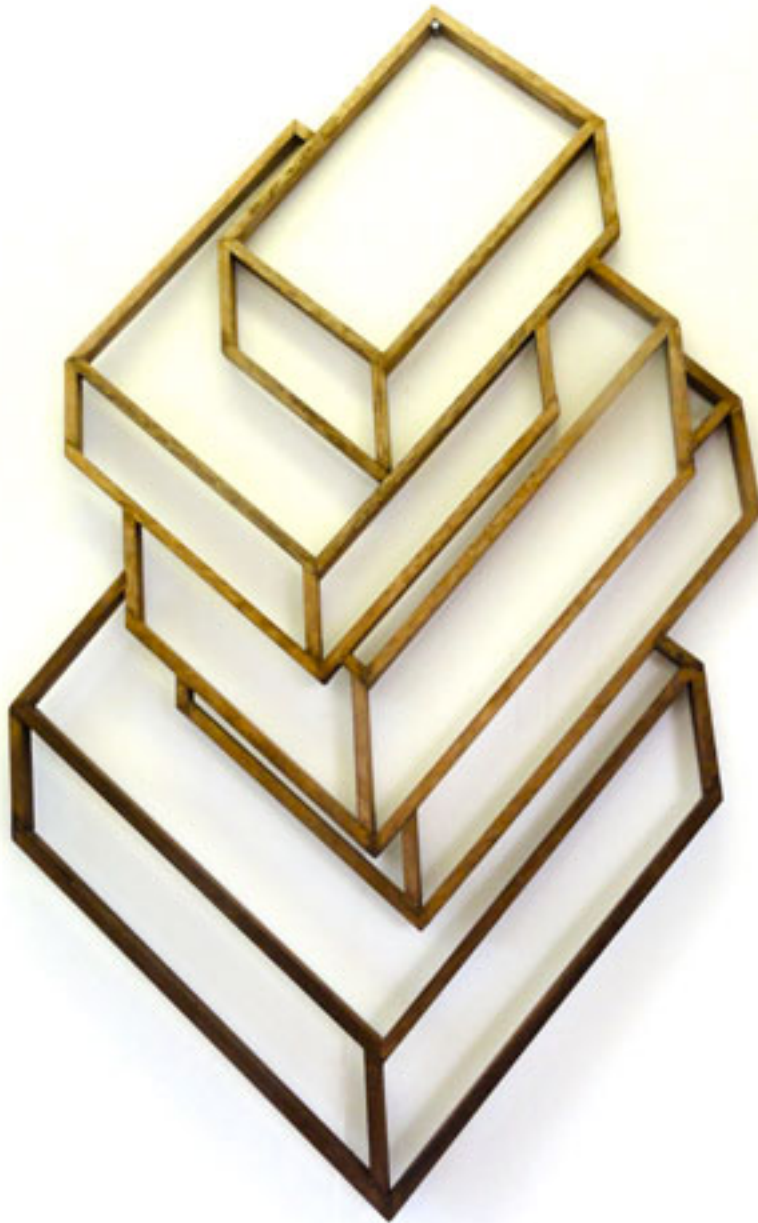

ARTIST: LYNDAL HARGRAVE
TITLE: BIBLIOSTACK
MEDIUM: TIMBER + STAIN
SIZE: 103 H X 65 W X 1 D CM
CATALOGUE # LH/G/B