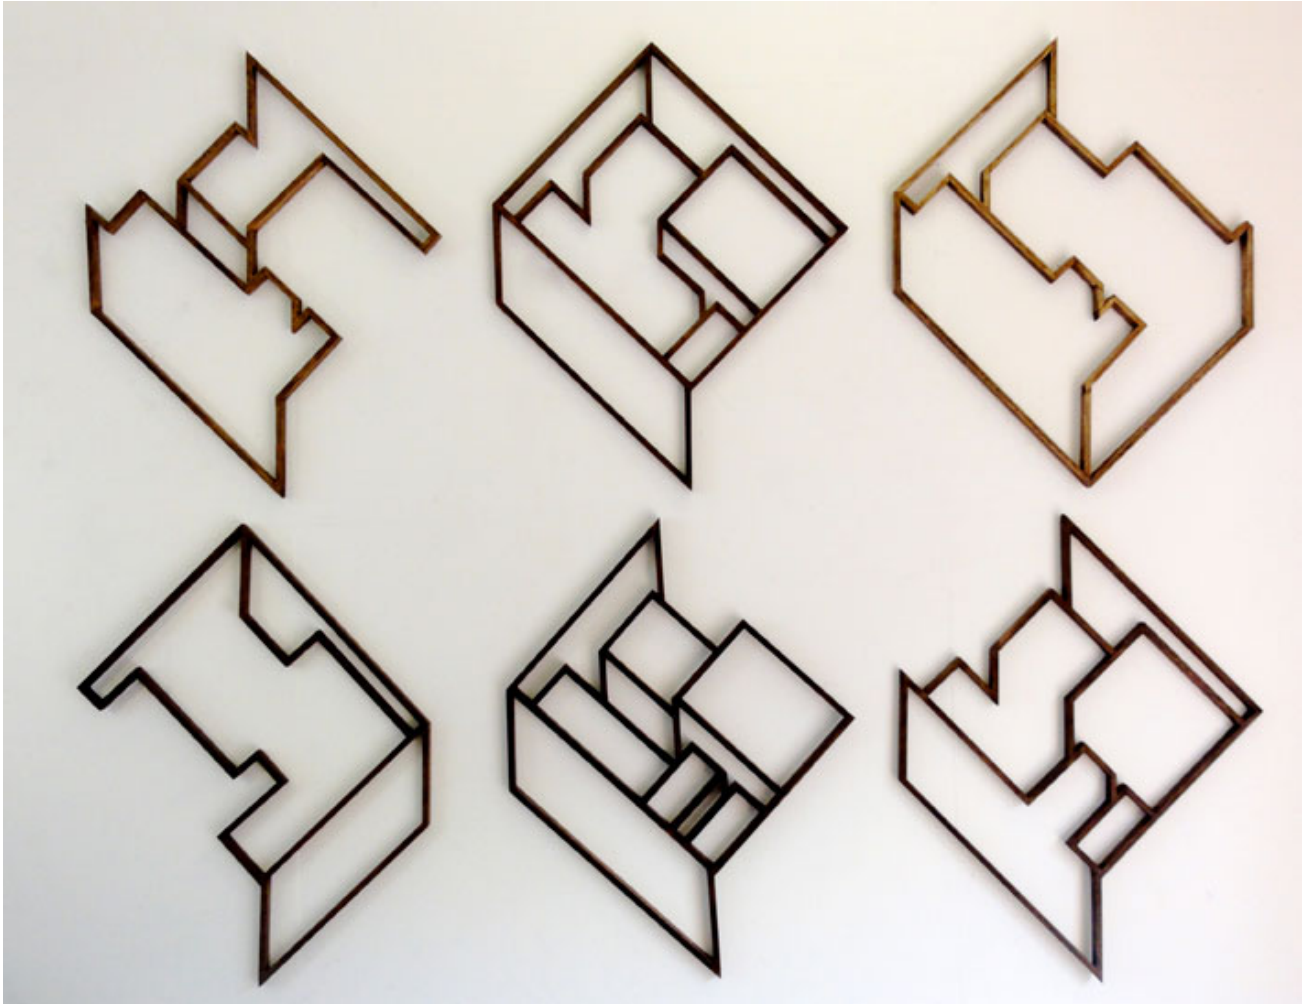

ARTIST: LYNDAL HARGRAVE

TITLE: CAJA NEGRA

MEDIUM: MASONITE, PLY, STAIN, COPPER + RECYLED HARDWOOD

SIZE: 110 H X 216 W X 6 D CM

CATALOGUE # LH/G/CN

2013

ARTIST: LYNDAL HARGRAVE
TITLE: URBO-BLOX
MEDIUM: MIXED TIMBER, MASONITE + STAIN
SIZE: 91 H X 91 W X 5 D CM
CATALOGUE # LH/G/B

ARTIST: LYNDAL HARGRAVE
TITLE: GEOMETRICKS
MEDIUM: TIMBER + STAINS
SIZE: 83 H X 65 W X 1 D CM
CATALOGUE # LH/G/G

ARTIST: LYNDAL HARGRAVE
TITLE: UNFOLDING THE CUBE
MEDIUM: TIMBER, MASONITE, COPPER, STEEL + STAIN
SIZE: 180 H X 180 W X 2 D CM
CATALOGUE # LH/G/UTC