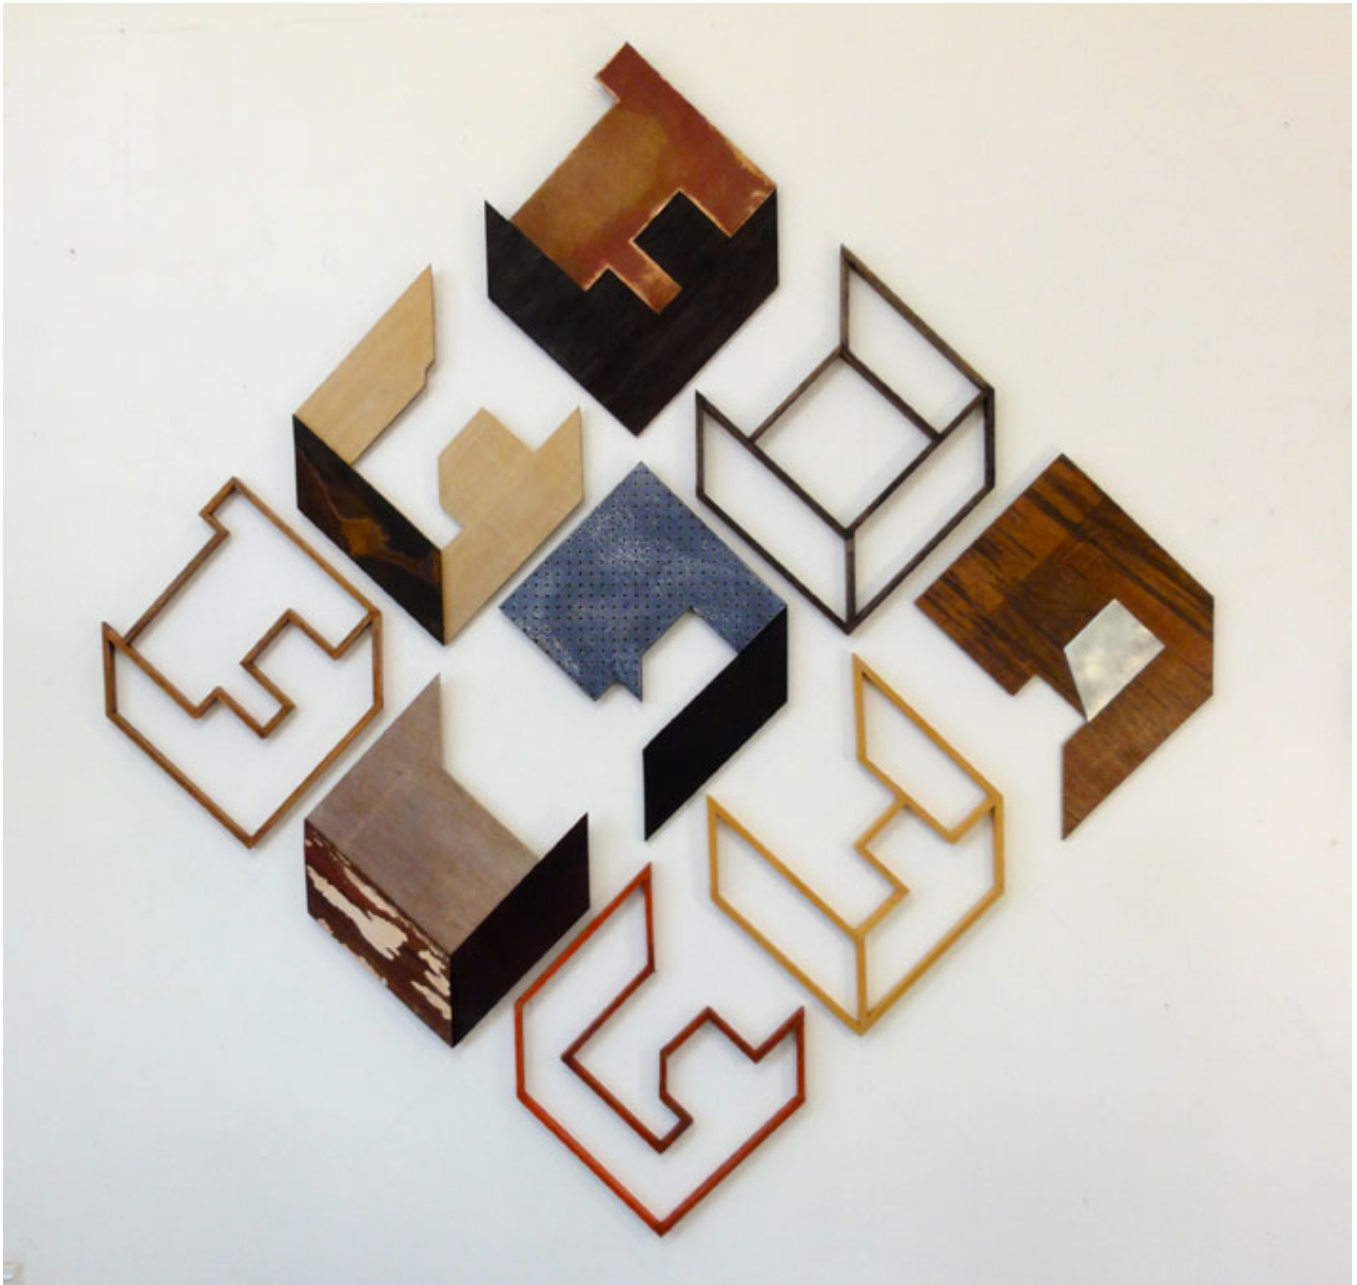

ARTIST: LYNDAL HARGRAVE

TITLE: CAJA NEGRA

MEDIUM: MASONITE, PLY, STAIN, COPPER + RECYLED HARDWOOD

SIZE: 110 H X 216 W X 6 D CM

CATALOGUE # LH/G/CN

2013

ARTIST: LYNDAL HARGRAVE
TITLE: URBO-BLOX
MEDIUM: MIXED TIMBER, MASONITE + STAIN
SIZE: 91 H X 91 W X 5 D CM
CATALOGUE # LH/G/B

ARTIST: LYNDAL HARGRAVE
TITLE: GEOMETRICKS
MEDIUM: TIMBER + STAINS
SIZE: 83 H X 65 W X 1 D CM
CATALOGUE # LH/G/G

ARTIST: LYNDAL HARGRAVE
TITLE: UNFOLDING THE CUBE
MEDIUM: TIMBER, MASONITE, COPPER, STEEL + STAIN
SIZE: 180 H X 180 W X 2 D CM
CATALOGUE # LH/G/UTC